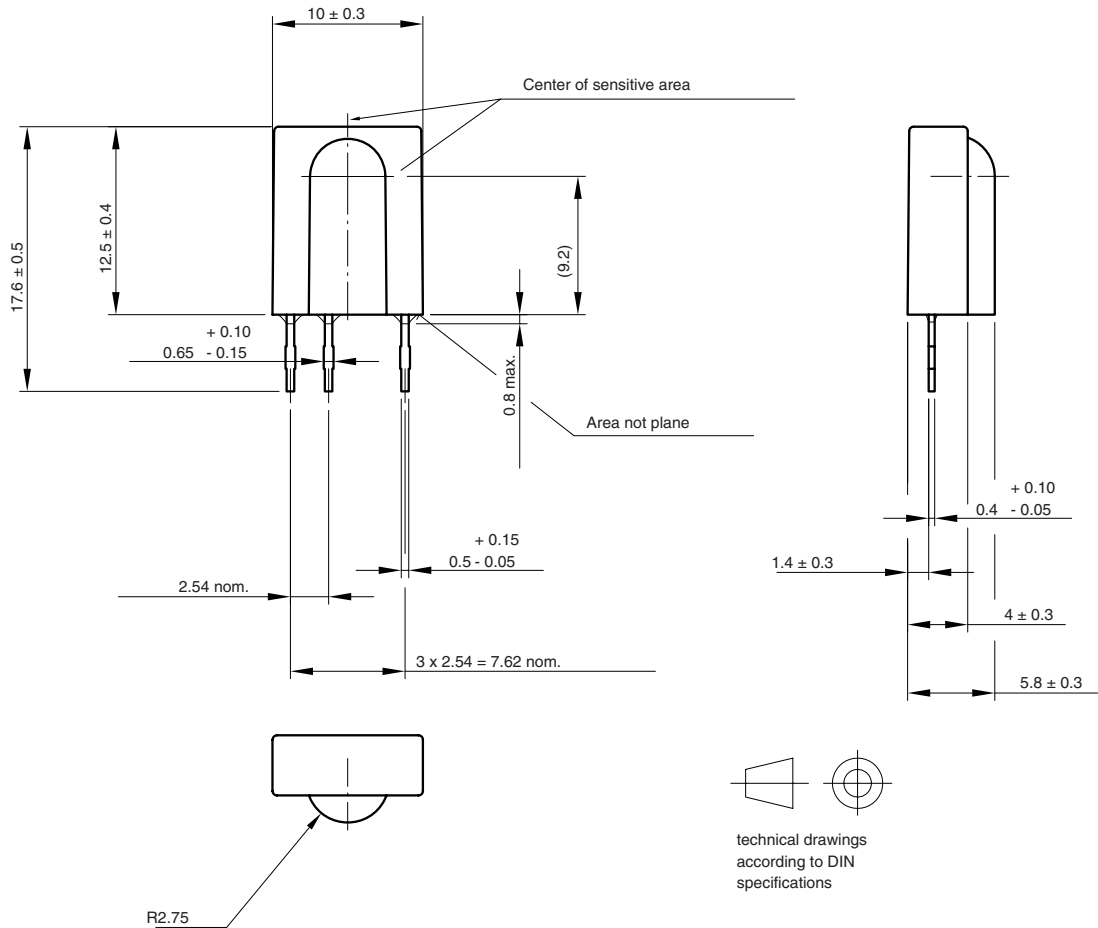

# IR Receiver Modules for Remote Control Systems

**FEATURES**

- Compliant to RoHS directive 2002/95/EC and in accordance to WEEE 2002/96/EC

**AVAILABLE FOR:**

- TSOP31...
- TSOP1...

**RoHS**  
COMPLIANT

NAME	LENS AXIS (X)	VIEW	TYPE	HEIGHT (H)	WIDTH (W)	DEPTH (D)
SD1	14.3		Cut	17.6	10	

**MECHANICAL DIMENSIONS** in millimeters

 Drawing-No.: 6.550-5095.03-4  
 Issue: 11; 04.08.09  
 12837

**PACKAGING DIMENSIONS** in millimeters

Drawing-No.: 9.700-5131.0-4  
 Rev. 10; Date: 20.11.03  
 20306-1

**ORDERING INFORMATION**

**Note**

d = "digit", please consult the list of available series on the previous page to create a valid part number.

**Example: TSOP31238SD1**

**PACKING QUANTITY**

- 54 pieces per tube
- 20 tubes per carton