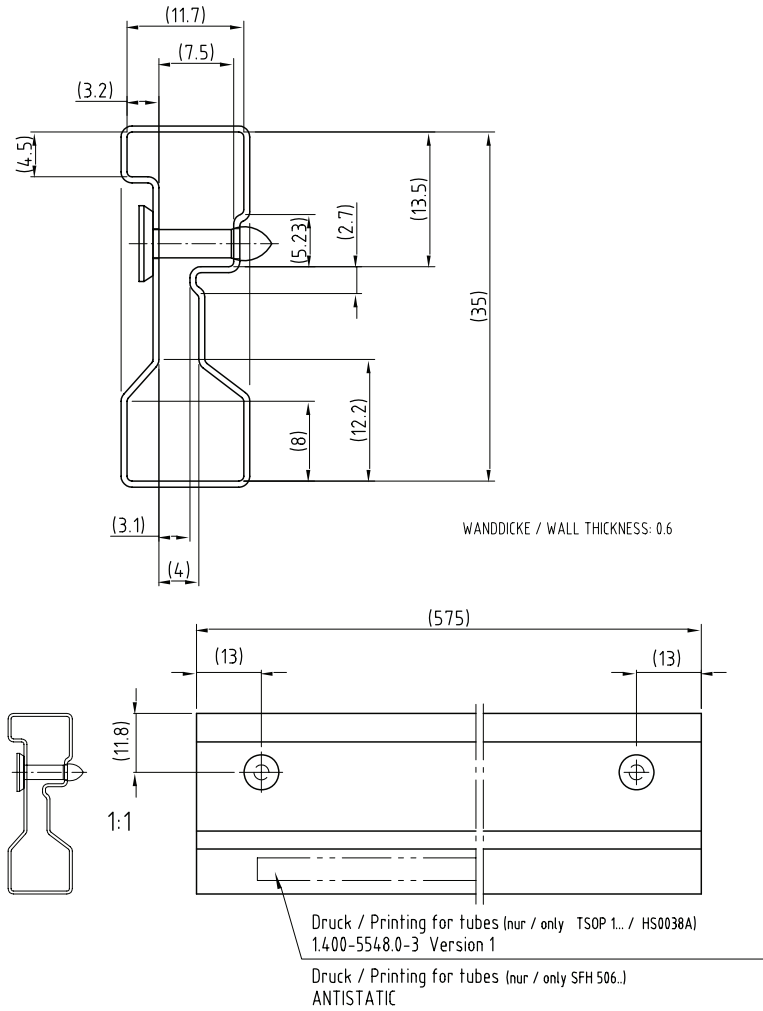

# IR Receiver Modules for Remote Control Systems

**FEATURES**

- Compliant to RoHS directive 2002/95/EC and in accordance to WEEE 2002/96/EC

**AVAILABLE FOR:**

- TSOP31...
- TSOP1...

**RoHS**  
COMPLIANT

NAME	LENS AXIS (X)	VIEW	TYPE	HEIGHT (H)	WIDTH (W)	DEPTH (D)
SD1	14.3		Cut	17.6	10	

**MECHANICAL DIMENSIONS** in millimeters

 Drawing-No.: 6.550-5095.03-4  
 Issue: 11; 04.08.09  
 12837

**PACKAGING DIMENSIONS** in millimeters

Drawing-No.: 9.700-5131.0-4  
 Rev. 10; Date: 20.11.03  
 20306-1

**ORDERING INFORMATION**

**Note**

d = "digit", please consult the list of available series on the previous page to create a valid part number.

**Example: TSOP31238SD1**

**PACKING QUANTITY**

- 54 pieces per tube
- 20 tubes per carton