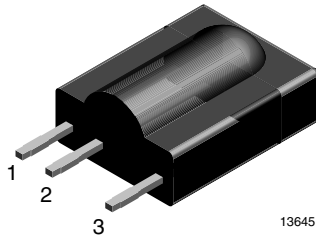

# IR Receiver Modules for Remote Control Systems

**FEATURES**

- Compliant to RoHS directive 2002/95/EC and in accordance to WEEE 2002/96/EC

**AVAILABLE FOR:**

- TSOP31...
- TSOP1...

**RoHS**  
COMPLIANT

NAME	LENS AXIS (X)	VIEW	TYPE	HEIGHT (H)	WIDTH (W)	DEPTH (D)
SD1	14.3		Cut	17.6	10	

**MECHANICAL DIMENSIONS** in millimeters

 Drawing-No.: 6.550-5095.03-4  
 Issue: 11; 04.08.09  
 12837

**PACKAGING DIMENSIONS** in millimeters

Drawing-No.: 9.700-5131.0-4  
 Rev. 10; Date: 20.11.03  
 20306-1

**ORDERING INFORMATION**

**Note**

d = "digit", please consult the list of available series on the previous page to create a valid part number.

**Example: TSOP31238SD1**

**PACKING QUANTITY**

- 54 pieces per tube
- 20 tubes per carton