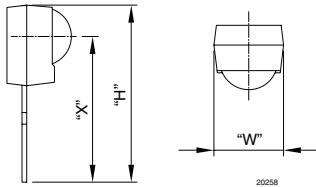

# IR Receiver Modules for Remote Control Systems

**FEATURES**

- Compliant to RoHS directive 2002/95/EC and in accordance to WEEE 2002/96/EC

**AVAILABLE FOR:**

- TSOP31...
- TSOP1...

**RoHS**  
COMPLIANT

NAME	LENS AXIS (X)	VIEW	TYPE	HEIGHT (H)	WIDTH (W)	DEPTH (D)
SD1	14.3		Cut	17.6	10	

**MECHANICAL DIMENSIONS** in millimeters

 Drawing-No.: 6.550-5095.03-4  
 Issue: 11; 04.08.09  
 12837

**PACKAGING DIMENSIONS** in millimeters

Drawing-No.: 9.700-5131.0-4  
 Rev. 10; Date: 20.11.03  
 20306-1

**ORDERING INFORMATION**

**Note**

d = "digit", please consult the list of available series on the previous page to create a valid part number.

**Example: TSOP31238SD1**

**PACKING QUANTITY**

- 54 pieces per tube
- 20 tubes per carton